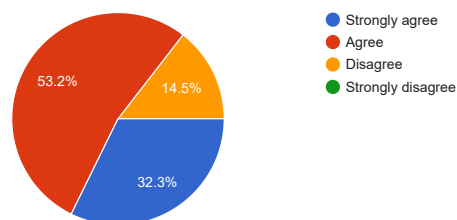

The school informs me about how I can help my child achieve their potential

62 responses