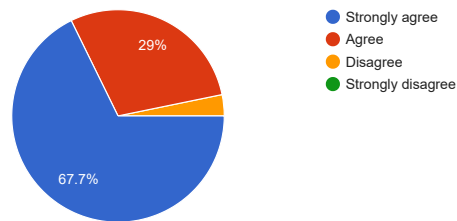

Holmfirth J I & N School - Parental Questionnaire - April 2019

64 responses

Quality of Education

My child is engaged by a variety of learning activities

62 responses

The school informs me about my child's academic progress