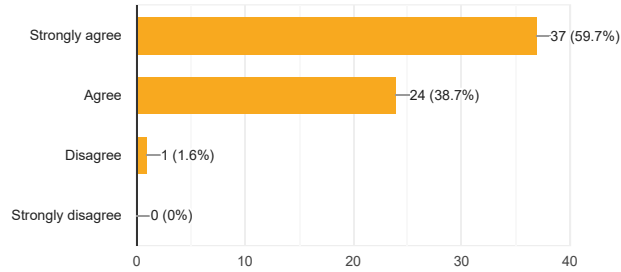

Holmfirth J I & N School - Parental Questionnaire - April 2019

64 responses

Quality of Education

My child is engaged by a variety of learning activities

62 responses

The school informs me about my child's academic progress

62 responses

The school informs me about how I can help my child achieve their potential

62 responses

Behaviour and Attitudes

The school promotes and celebrates the value of respect.

61 responses

Personal Development

My child feels that they are able to express themselves freely

62 responses

The school cares for the well-being of my child

62 responses

Leadership

Leaders listen to any concerns

62 responses

The school ensures that pupils experience risk, whilst staying safe.