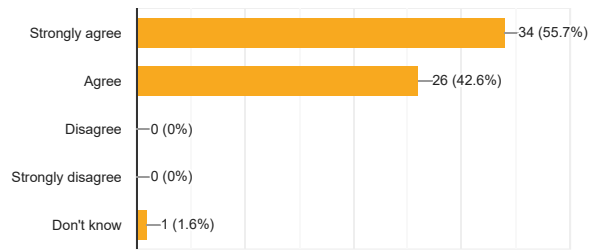

Holmfirth J I & N School - Parental Questionnaire - April 2019

64 responses

Quality of Education

My child is engaged by a variety of learning activities

62 responses

The school informs me about my child's academic progress

62 responses

The school informs me about how I can help my child achieve their potential

62 responses

Behaviour and Attitudes

The school promotes and celebrates the value of respect.

61 responses

Personal Development

My child feels that they are able to express themselves freely

62 responses

The school cares for the well-being of my child

62 responses

Leadership

Leaders listen to any concerns

62 responses

The school ensures that pupils experience risk, whilst staying safe.