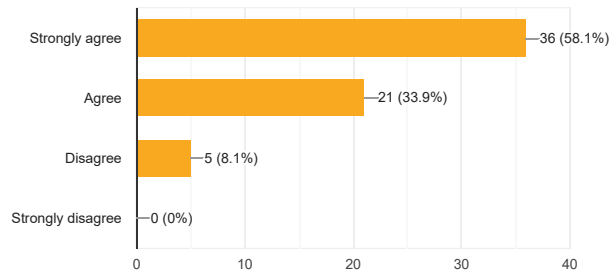

Holmfirth J I & N School - Parental Questionnaire - April 2019

64 responses

Quality of Education

My child is engaged by a variety of learning activities

62 responses

The school informs me about my child's academic progress

62 responses

The school informs me about how I can help my child achieve their potential

62 responses

Behaviour and Attitudes

The school promotes and celebrates the value of respect.

61 responses

Personal Development

My child feels that they are able to express themselves freely

62 responses

The school cares for the well-being of my child

62 responses

Leadership

Leaders listen to any concerns

62 responses

The school ensures that pupils experience risk, whilst staying safe.