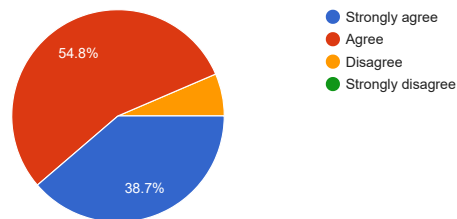

The school informs me about my child's academic progress

62 responses